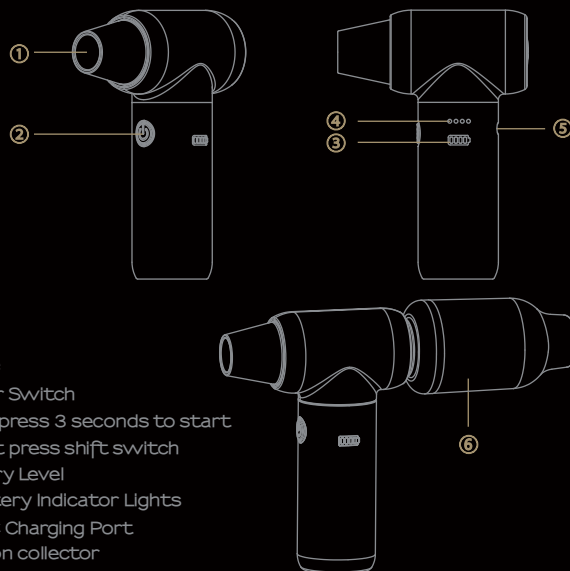

- ① Nozzle
- ② Power Switch
  - Long press 3 seconds to start
  - Short press shift switch
- ③ Battery Level
- ④ 4 Battery Indicator Lights
- ⑤ Type-C Charging Port
- ⑥ Suction collector