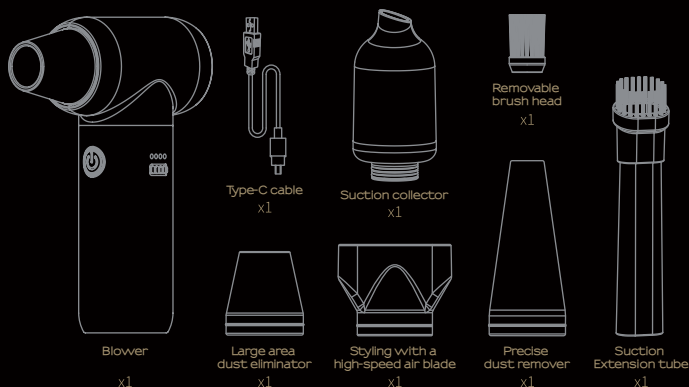

2-in-1 PRO TURBO AIR DUSTER

The Barber Hair Duster blower is a compact, powerful tool designed for the professional barber. It combines power and convenience with its ergonomic design, removing hair and debris in seconds, and offering variable speeds up to 85,000 rpm. Its compact design fits perfectly in any work space. An essential tool for maintaining hygiene and customer satisfaction, and perfect for the modern professional.

INTRODUCTION

For correct, safe use follow the instructions below. Please keep these instructions for future reference.

PLEASE NOTE: If some parts of this handbook are difficult to understand or in the event of any doubt, please contact the company at the address provided on the final page of this manual before using the product.

The manufacturer cannot be considered responsible for any damage to people or property caused by any use other than that described in this instruction handbook. The instructions in this handbook provide explanations for the set-up, use, and correct maintenance of the product. Carefully follow the instructions to ensure safe use and a long-lasting product.

This instruction handbook is an integral and essential part of the product and should not be separated from it.

IMPORTANT SAFETY INSTRUCTIONS

- **KEEP THE PRODUCT OUT OF REACH OF CHILDREN.**
- **WARNING: RISK OF SUFFOCATION DO NOT LEAVE ANY PARTS OF THE PACKAGING IN REACH OF CHILDREN OR DISABLED PERSONS.**
- **WARNING: RISK OF ELECTRIC SHOCK. IF THE PRODUCT SHOULD FALL OR RECEIVE ANY STRONG BLOWS, HAVE IT CHECKED IMMEDIATELY BY THE MANUFACTURER OR AN AUTHORISED TECHNICAL ASSISTANCE SERVICE.**
- **WARNING: RISK OF ELECTRIC SHOCK. NEVER PLACE THE APPLIANCE IN WATER OR OTHER LIQUIDS!**

Follow these basic rules when using any electric device, namely: