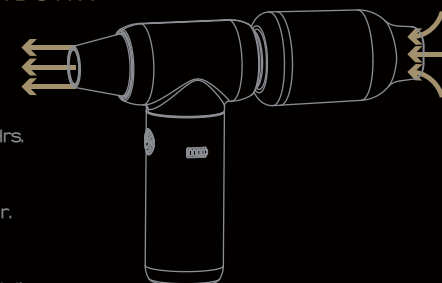

## 2-in-1 PRO TURBO AIR DUSTER

The Barber Hair Duster blower is a compact, powerful tool designed for the professional barber. It combines power and convenience with its ergonomic design, removing hair and debris in seconds, and offering variable speeds up to 85,000 rpm. Its compact design fits perfectly in any work space. An essential tool for maintaining hygiene and customer satisfaction, and perfect for the modern professional.

#### 1. Blowing function

**LOW SETTING**  
Charging Time: 2 Hrs.  
Operating Duration: 2 Hrs.

**MEDIUM SETTING**  
Charging Time: 2 Hrs.  
Operating Duration: 1 Hr.

**HIGH SETTING**  
Charging Time: 2 Hrs.  
Operating Duration: 25 Min.